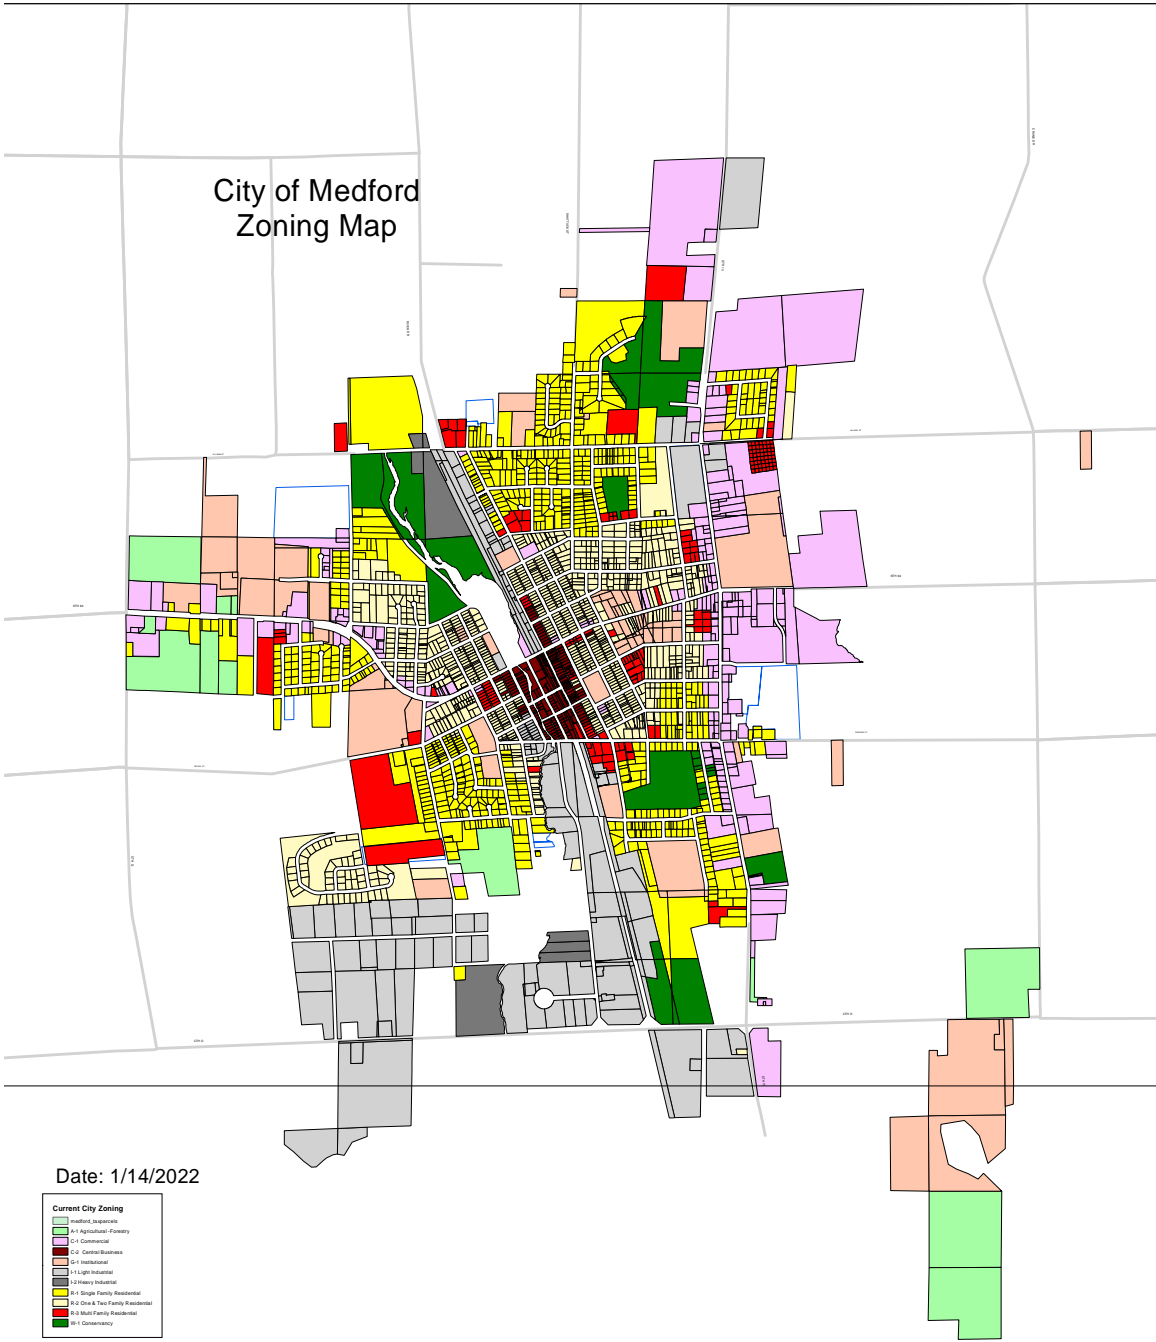

City of Medford Zoning Map

Date: 1/14/2022